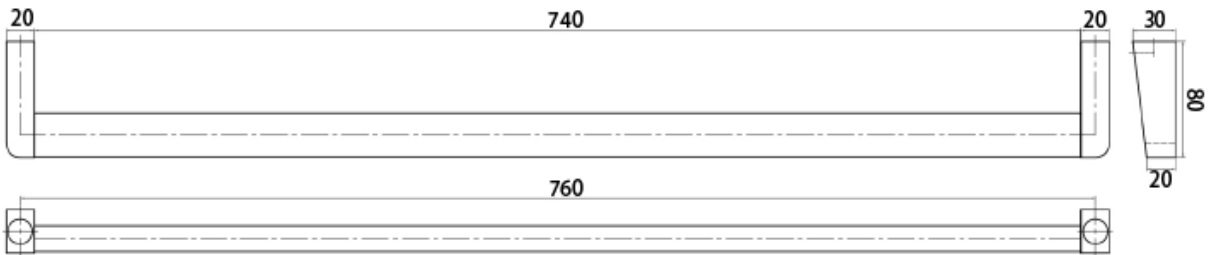

R-TB1311-GUN

Single Tower Bar

PRODUCT SPECIFICATIONS

- Dimension : 760(L) x 80(W) x 30(H) (mm)
- Material : Brass
- Finishing : Gun Metal

TECHNICAL DRAWING

Copyright © RIGEL TECHNOLOGY (S) PTE LTD. All rights reserved. Terms of Use.